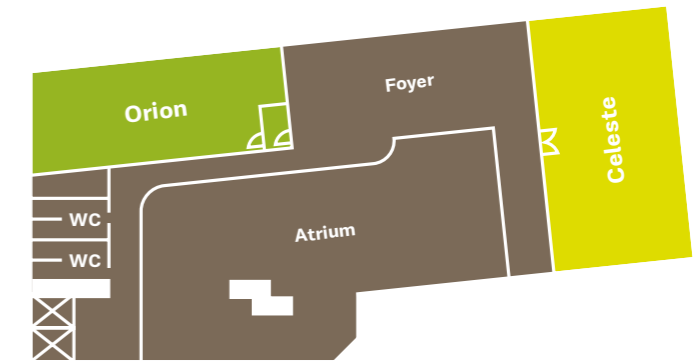

Member of

Lower Ground Floor2

Floor Plan

Ground Floor

Mezzanine Floor

													
Convention Garden Hall A+B Ground	Ground Floor	Yes	370	25,5	14,6	4,0	460	250	90	320	142	620	110
Garden Hall A Ground	Ground Floor	Yes	205	13,8	12,2	4,0	260	98	55	159	74	340	74
Garden Hall B Ground	Ground Floor	Yes	165	10,8	13,9	4,0	200	80	44	138	60	280	60
Grace Hall A+B+C	Ground Floor	Yes	700	44,3	21,6	4,2	1000	451	100	540	320	1200	120
Grace Hall A+B	Ground Floor	Yes	480	27,4	21,6	4,2	600	279	65	312	160	800	82
Grace Hall B+C	Ground Floor	Yes	495	25,9	18,8	4,2	620	325	100	372	256	825	120
Grace Hall A	Ground Floor	Yes	205	15,5	12,0	4,2	260	126	45	144	64	340	62
Grace Hall B	Ground Floor	Yes	195	17,2	11,1	4,2	250	114	65	168	88	325	82
Grace Hall C	Ground Floor	Yes	260	14,8	16,8	4,2	325	150	58	192	88	360	78
Grace Hall D	Ground Floor	Yes	105	12,4	6,3	4,2	90	50	30	95	42	160	35
Grand Ballroom A+B	Lower Ground Floor 2	No	456	27,4	16,8	4,9	600	390	108	420	228	760	132
Grand Ballroom A	Lower Ground Floor 2	No	234	14,3	16,8	4,9	290	150	56	204	64	390	80
Grand Ballroom B	Lower Ground Floor 2	No	222	13,0	16,8	4,9	280	150	56	204	64	370	80
Celeste Mezzanine	Mezzanine Floor	Yes	110	14,1	7,8	2,7	130	78	41	84	40	150	48
Orion	Mezzanine Floor	Yes	55	10,7	5,5	2,7	68	33	22	36	32	*	26
Gamma	Ground Floor	Yes	20	5,0	3,9	2,8	22	14	11	*	12	*	12
Delta	Ground Floor	Yes	15	5,0	2,9	2,8	*	*	*	*	*	*	10
Epsilon	Ground Floor	Yes	35	6,7	5,6	2,8	28	15	*	*	*	*	14
Theta	Ground Floor	Yes	42	7,0	5,4	2,4	40	24	19	36	18	*	24
The Garden	Ground Floor	Yes	620	25,0	20,0	*	*	*	*	200	*	600	*