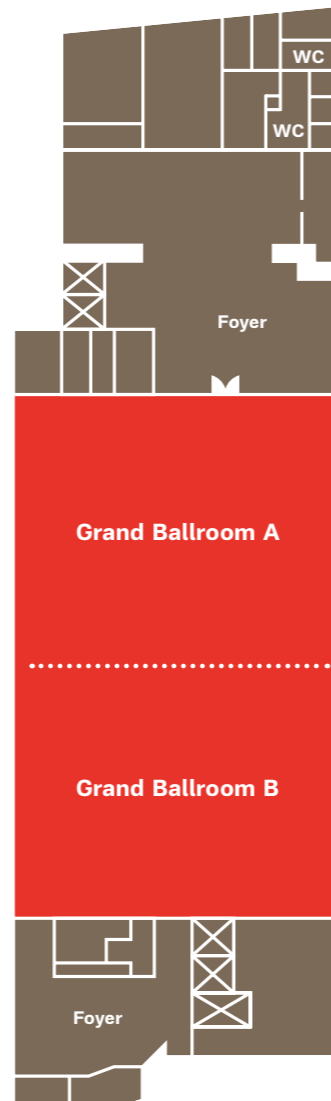

Member of

Lower Ground Floor2

Floor Plan

Ground Floor

Mezzanine Floor

													
Convention Garden Hall A+B Ground	Ground Floor	Yes	370	25,5	14,6	4,0	460	250	90	320	142	620	110
Garden Hall A Ground	Ground Floor	Yes	205	13,8	12,2	4,0	260	98	55	159	74	340	74
Garden Hall B Ground	Ground Floor	Yes	165	10,8	13,9	4,0	200	80	44	138	60	280	60
Grace Hall A+B+C	Ground Floor	Yes	700	44,3	21,6	4,2	1000	451	100	540	320	1200	120
Grace Hall A+B	Ground Floor	Yes	480	27,4	21,6	4,2	600	279	65	312	160	800	82
Grace Hall B+C	Ground Floor	Yes	495	25,9	18,8	4,2	620	325	100	372	256	825	120
Grace Hall A	Ground Floor	Yes	205	15,5	12,0	4,2	260	126	45	144	64	340	62
Grace Hall B	Ground Floor	Yes	195	17,2	11,1	4,2	250	114	65	168	88	325	82
Grace Hall C	Ground Floor	Yes	260	14,8	16,8	4,2	325	150	58	192	88	360	78
Grace Hall D	Ground Floor	Yes	105	12,4	6,3	4,2	90	50	30	95	42	160	35
Grand Ballroom A+B	Lower Ground Floor 2	No	456	27,4	16,8	4,9	600	390	108	420	228	760	132
Grand Ballroom A	Lower Ground Floor 2	No	234	14,3	16,8	4,9	290	150	56	204	64	390	80
Grand Ballroom B	Lower Ground Floor 2	No	222	13,0	16,8	4,9	280	150	56	204	64	370	80
Celeste Mezzanine	Mezzanine Floor	Yes	110	14,1	7,8	2,7	130	78	41	84	40	150	48
Orion	Mezzanine Floor	Yes	55	10,7	5,5	2,7	68	33	22	36	32	*	26
Gamma	Ground Floor	Yes	20	5,0	3,9	2,8	22	14	11	*	12	*	12
Delta	Ground Floor	Yes	15	5,0	2,9	2,8	*	*	*	*	*	*	10
Epsilon	Ground Floor	Yes	35	6,7	5,6	2,8	28	15	*	*	*	*	14
Theta	Ground Floor	Yes	42	7,0	5,4	2,4	40	24	19	36	18	*	24
The Garden	Ground Floor	Yes	620	25,0	20,0	*	*	*	*	200	*	600	*