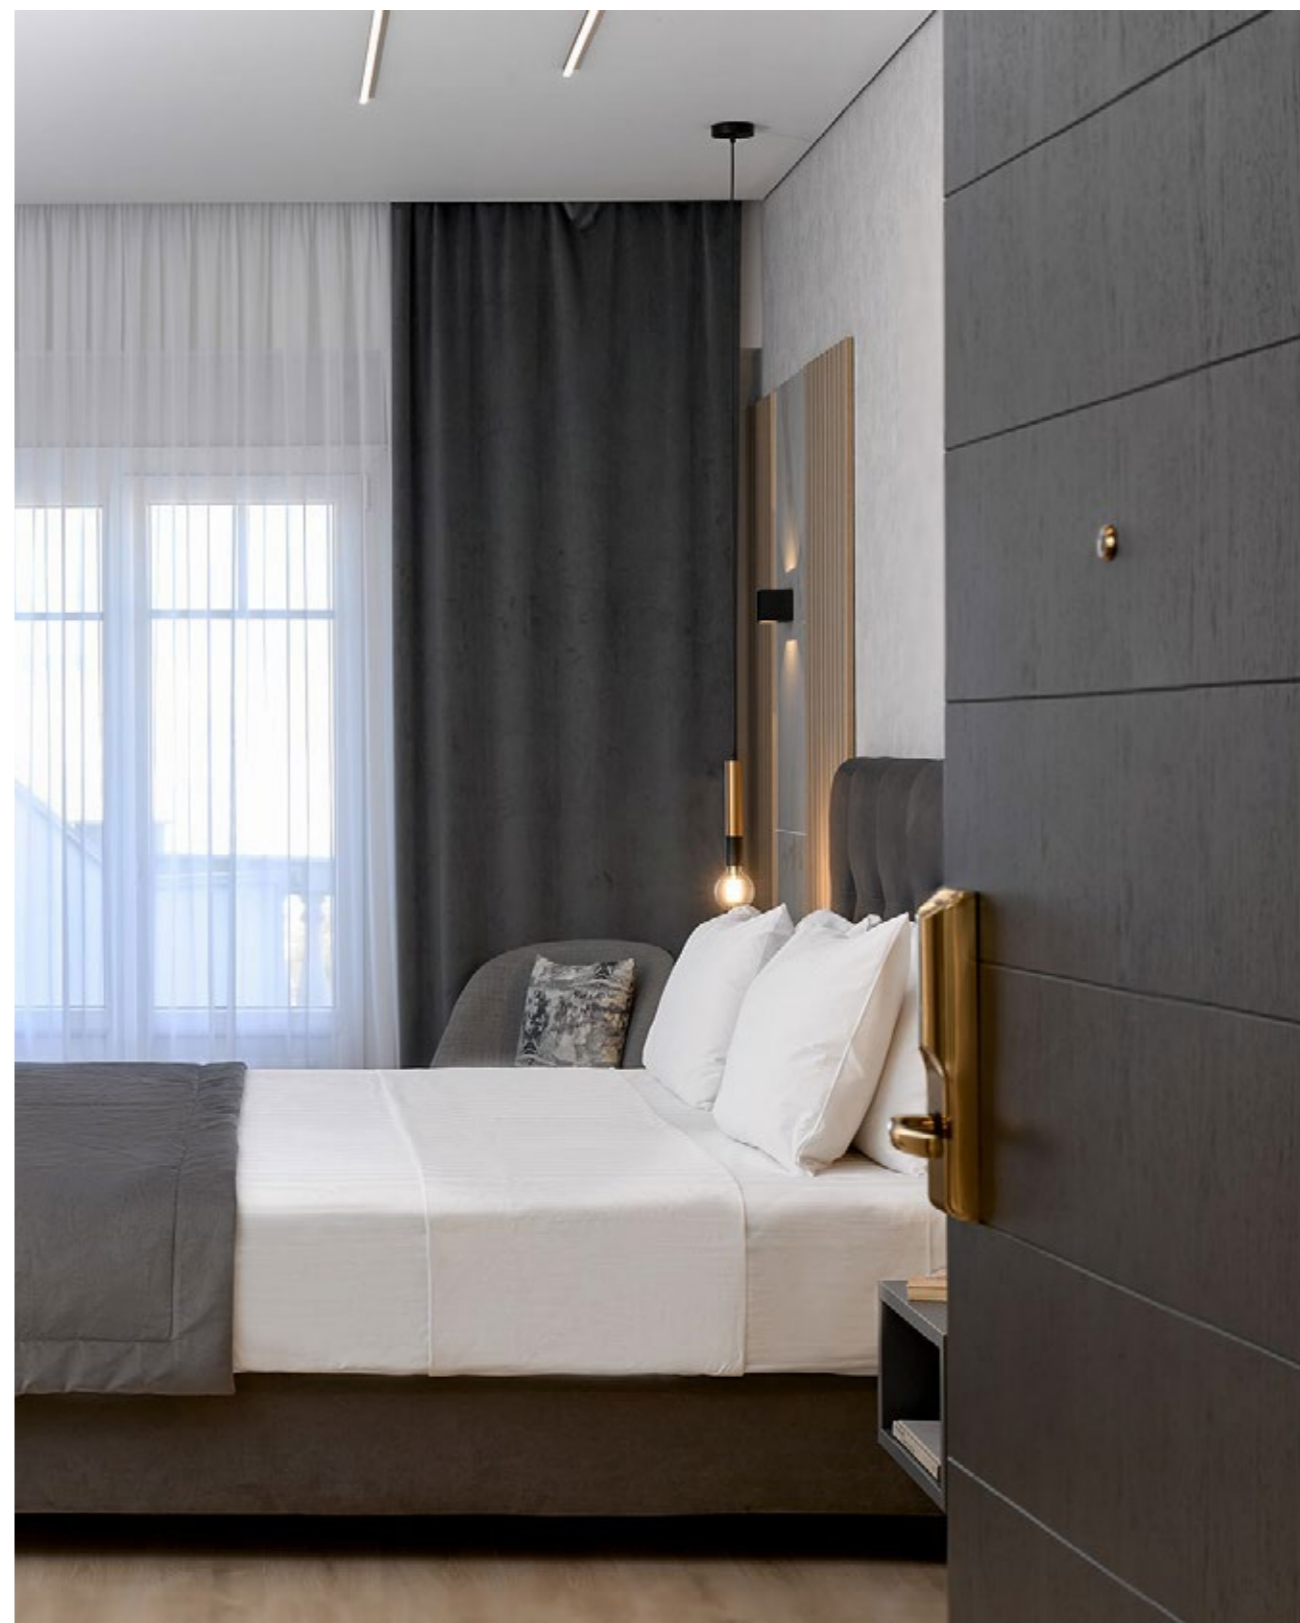

## 8 Premium rooms contemporary and cozy

25 sqm

2 Queen rooms and 6 Twin rooms

Located on the 5<sup>th</sup> and 6<sup>th</sup> floor

Spacious balcony

Wooden floor

Smart TV 43'-49' with satellite channels

Espresso and coffee making facilities

## 103 Deluxe rooms as the newly renovated

25 sqm

35 Queen rooms and 68 Twin rooms

6 Connecting rooms

Contemporary design

Balcony

Tiled-marble floor or wooden floor

Flat-screen TV 32' with satellite channels

## 108 Classic rooms as the ultimate relaxation

20-25 sqm

32 Queen rooms, 72 Twin rooms and 4 Single rooms

8 Connecting rooms

Balcony

Flat-screen TV 32' with satellite channels

Coffee and tea making facilities